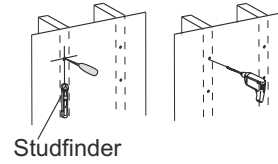

10"-24"

60mm

±15°

STEP1A Solid concrete mounting

Concrete wall

STEP1B Woodstud mounting

STEP2A Attaching brackets to screen

STEP3 Hang the TV onto the wall plate