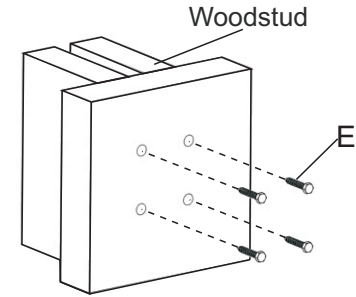

10"-24"

60mm

±15°

STEP1A Solid concrete mounting

Concrete wall

STEP1B Woodstud mounting

STEP2A Attaching brackets to screen

STEP3 Hang the TV onto the wall plate