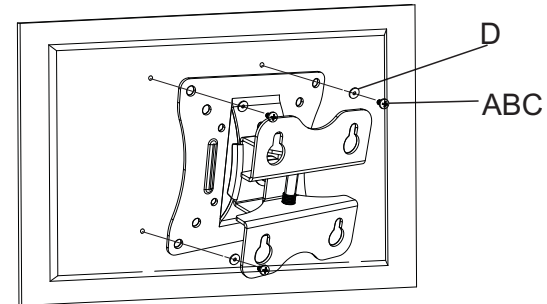

10"-24"

60mm

±15°

STEP1A Solid concrete mounting

Concrete wall

STEP1B Woodstud mounting

STEP2A Attaching brackets to screen

STEP3 Hang the TV onto the wall plate