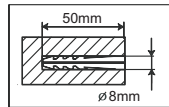

10"-24"

60mm

±15°

STEP1A Solid concrete mounting

Concrete wall

STEP1B Woodstud mounting

STEP2A Attaching brackets to screen

STEP3 Hang the TV onto the wall plate