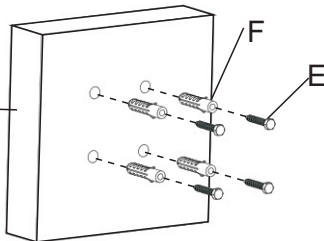

10"-24"

60mm

±15°

STEP1A Solid concrete mounting

Concrete wall

STEP1B Woodstud mounting

STEP2A Attaching brackets to screen

STEP3 Hang the TV onto the wall plate