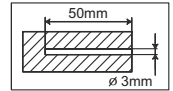

10"-24"

60mm

±15°

STEP1A Solid concrete mounting

Concrete wall

STEP1B Woodstud mounting

STEP2A Attaching brackets to screen

STEP3 Hang the TV onto the wall plate