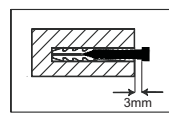

10"-24"

60mm

±15°

STEP1A Solid concrete mounting

Concrete wall

STEP1B Woodstud mounting

STEP2A Attaching brackets to screen

STEP3 Hang the TV onto the wall plate